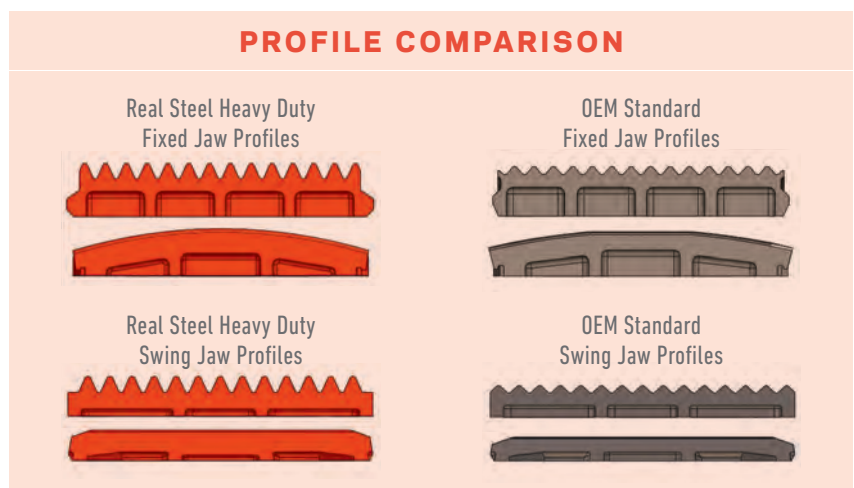

The fitting surfaces on all of our jaws are machine finished to ensure the best possible fit.

Our cast cheek plates are made from 13% Manganese and 2% chrome iron. Our crusher jaws are cast from 18% Manganese 3% Chrome iron. We also custom design jaws that offer increased performance using ultra heavy duty 21% Manganese and 2% Chrome iron, and 24% Manganese and 3% Chrome iron.

Side Section/Length Profiles

FLAT

WEDGE

FILLED IN END

CURVED

FULL BELLY

Case Study: Komatsu BR380 Heavy Duty Jaws

INCREASED PERFORMANCE

Our improved Komatsu BR380 jaw design crushes more efficiently and wears more evenly for a dramatically reduced cost per tonne and longer life over the standard OEM jaws. More material in wear areas leads to a higher ratio of usable material with less wastage.

LESS DOWNTIME

Crusher jaw changeouts can take a full day. The longer lifespan of the Real Steel Heavy Duty jaws means significantly reduced downtime and improved machine availability.

PROFILE COMPARISON